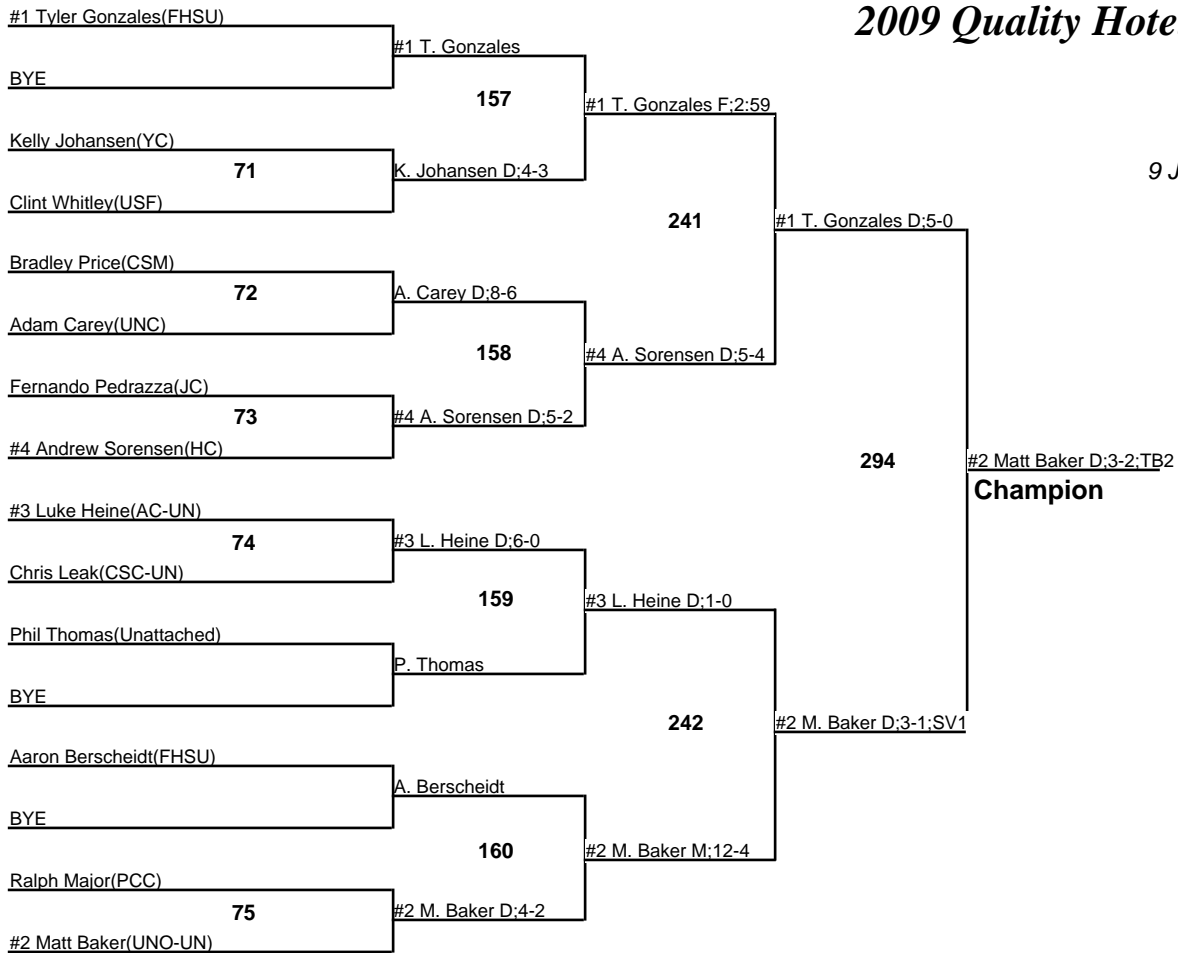

# 2009 Quality Hotel Open

**165**  
9 January 2009

# 2009 Quality Hotel Open

**184**  
9 January 2009