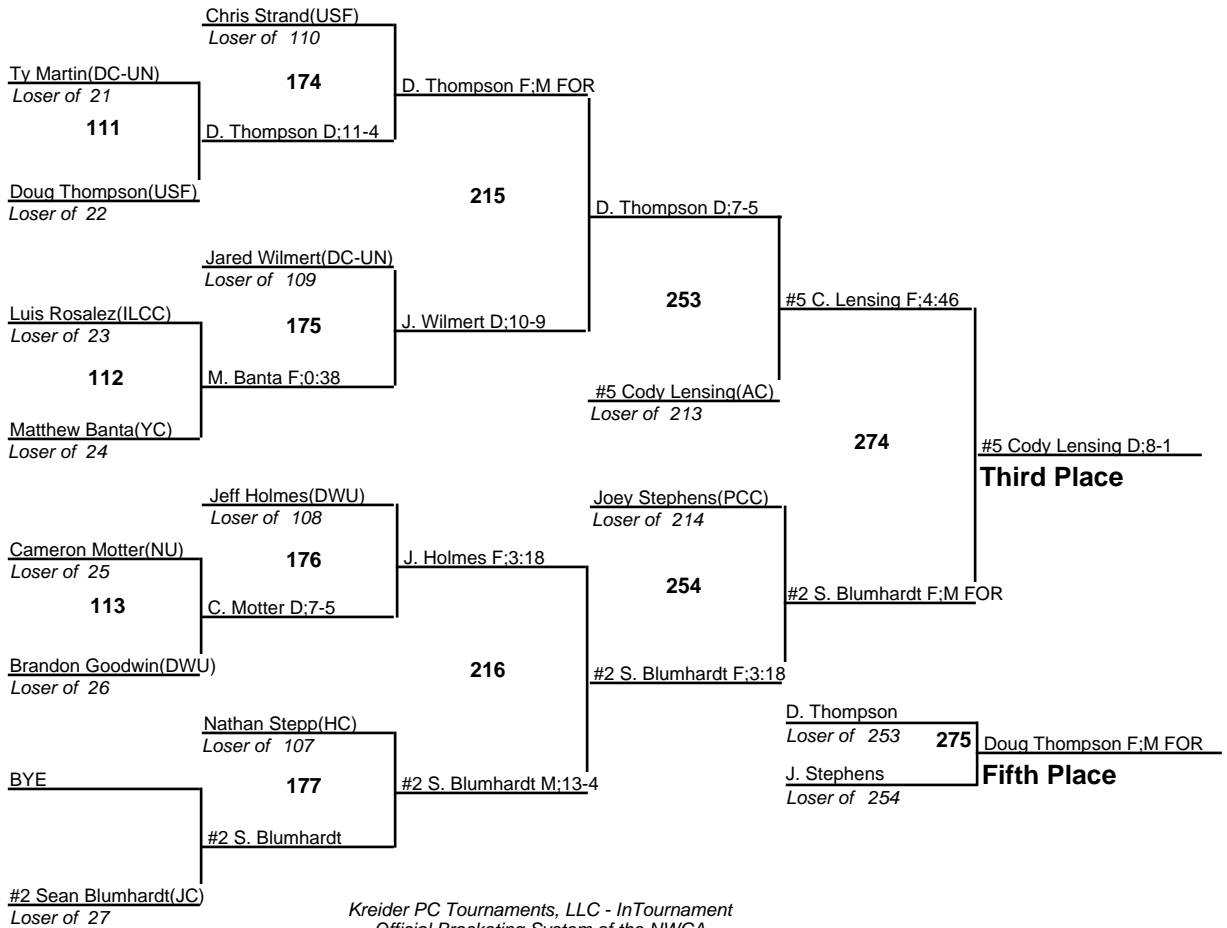

# 2009 Quality Hotel Open

**133**  
9 January 2009