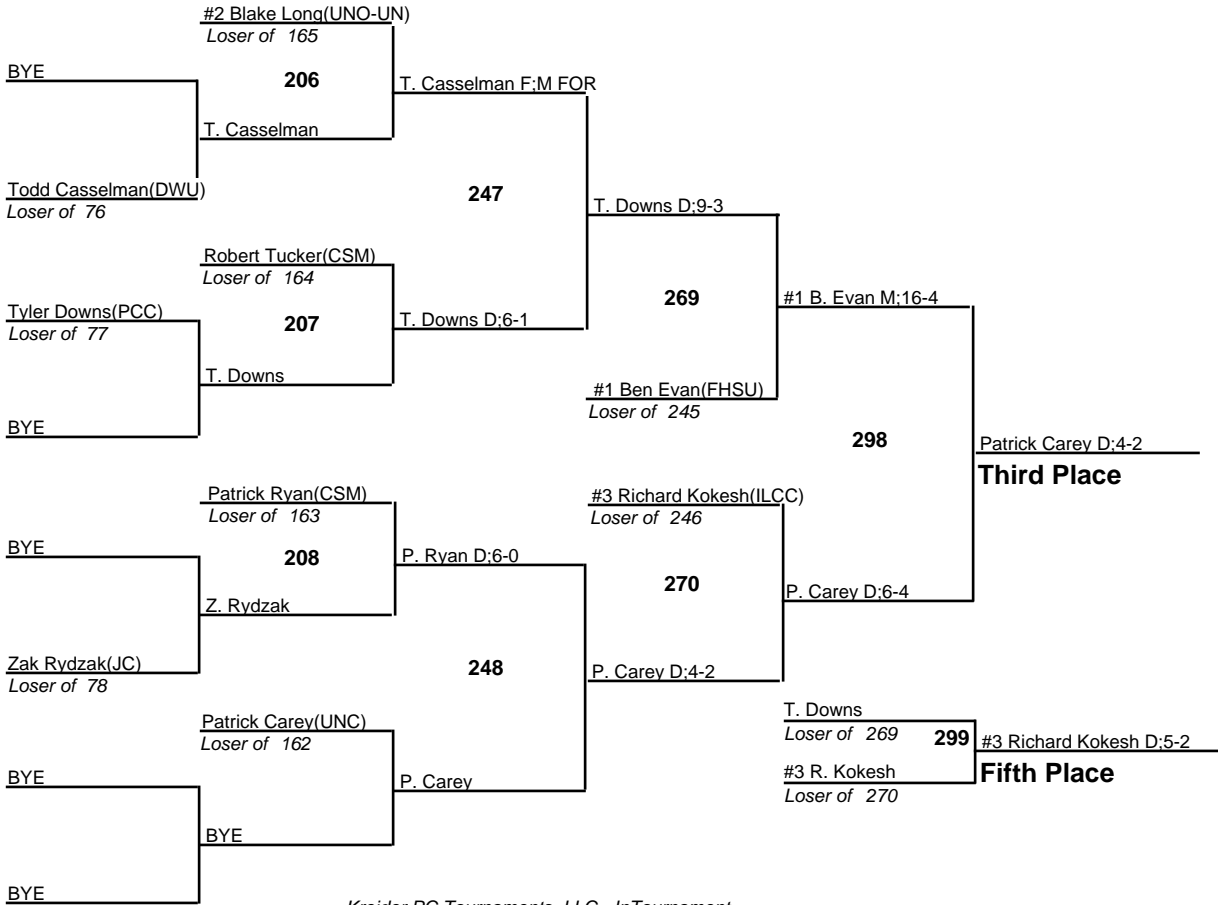

2009 Quality Hotel Open

197
9 January 2009