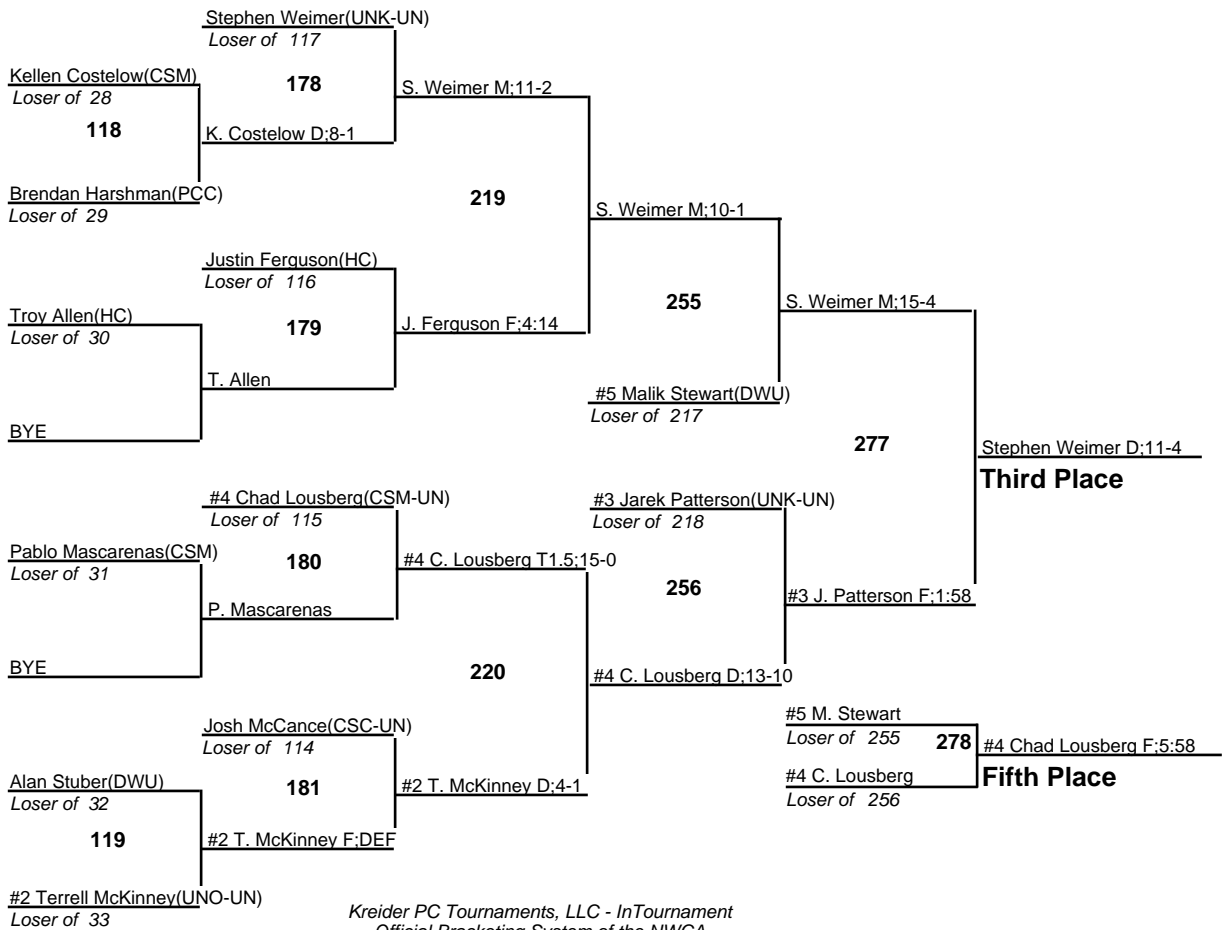

# 2009 Quality Hotel Open

**133**  
9 January 2009