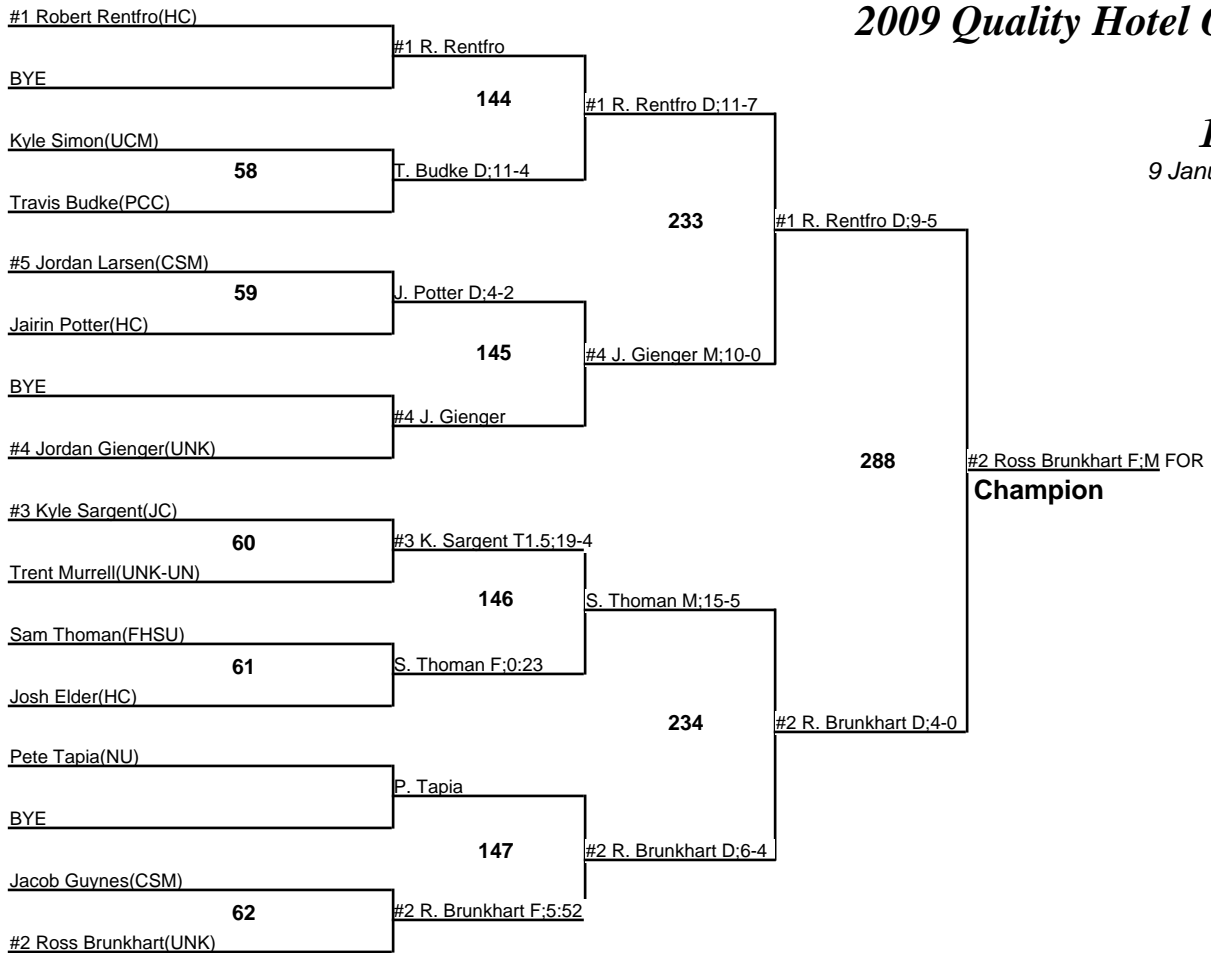

2009 Quality Hotel Open

165
9 January 2009