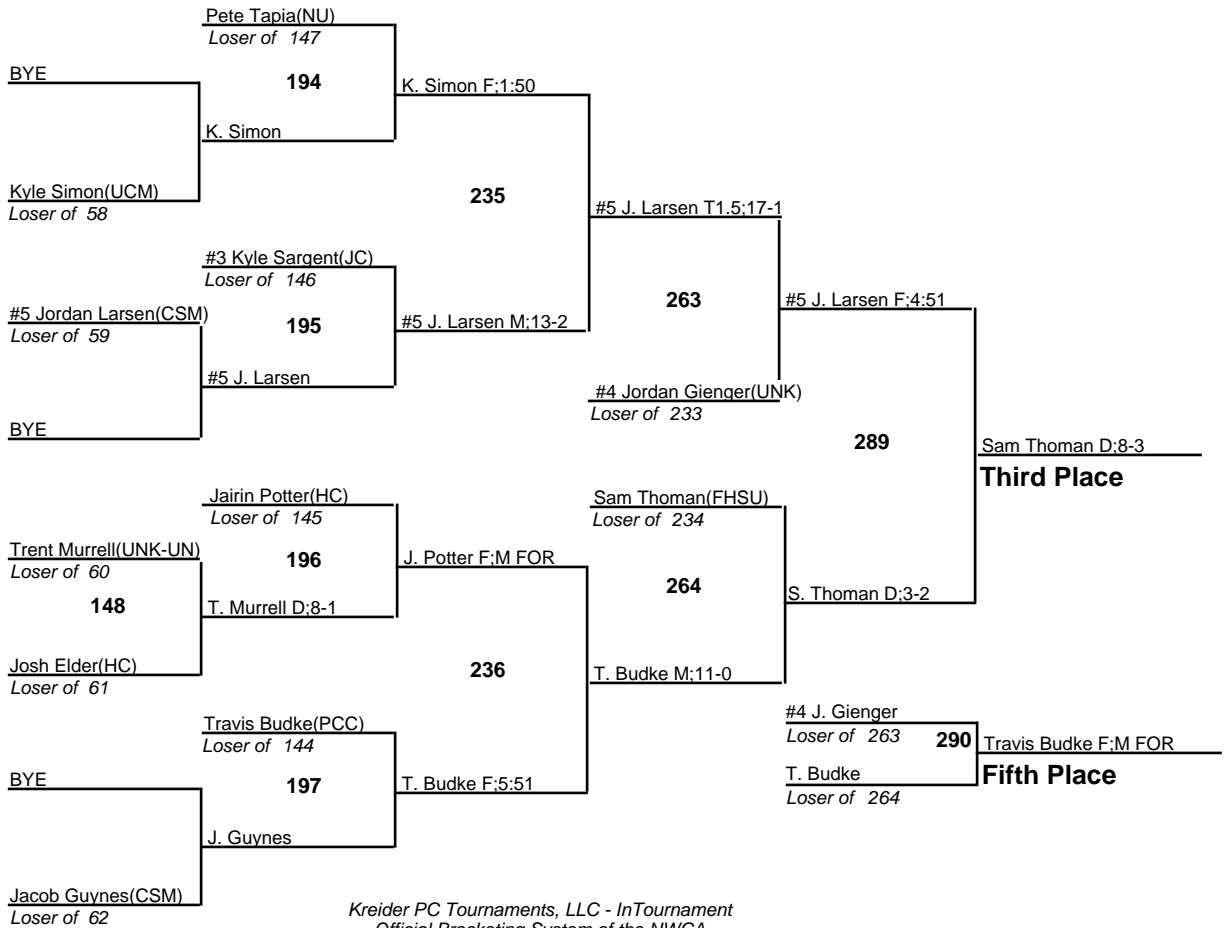

2009 Quality Hotel Open

165
9 January 2009