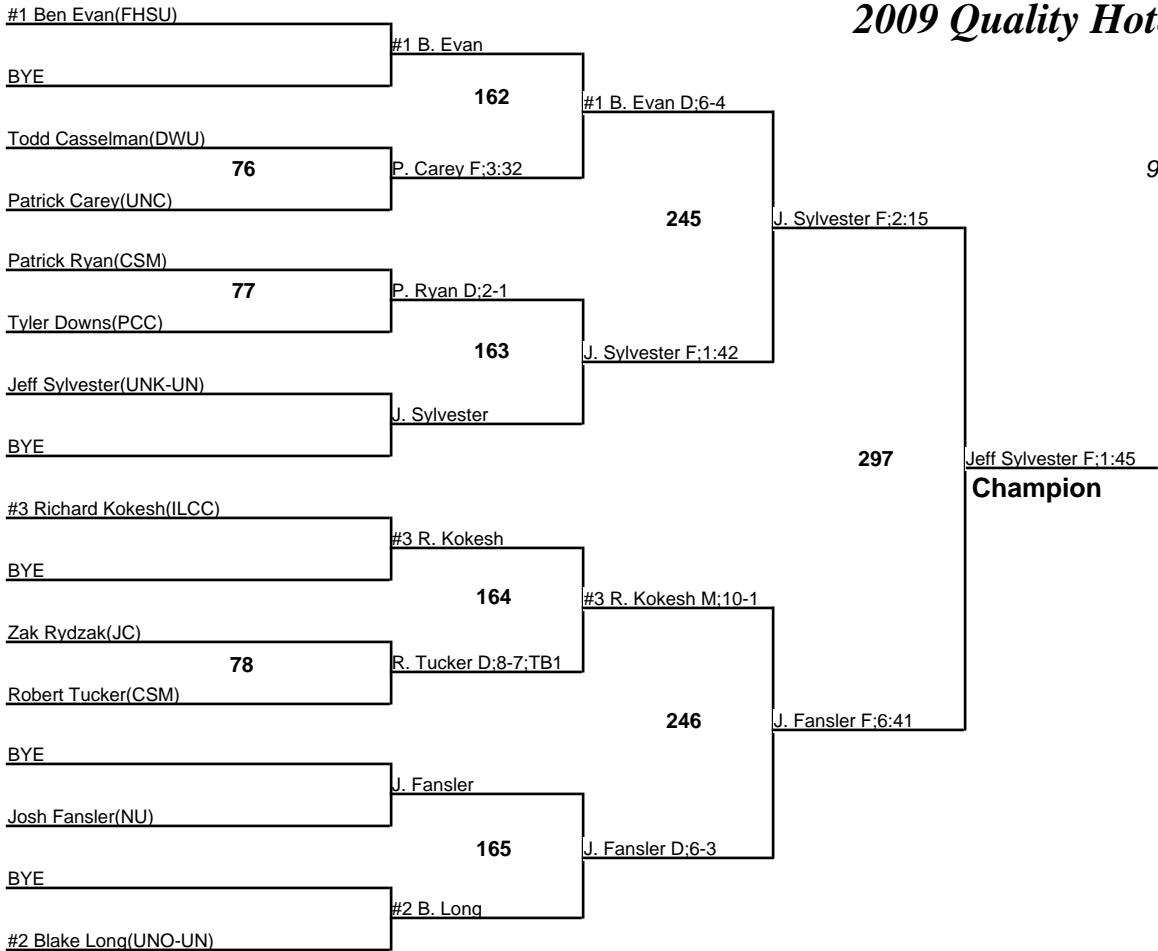

2009 Quality Hotel Open

197
9 January 2009