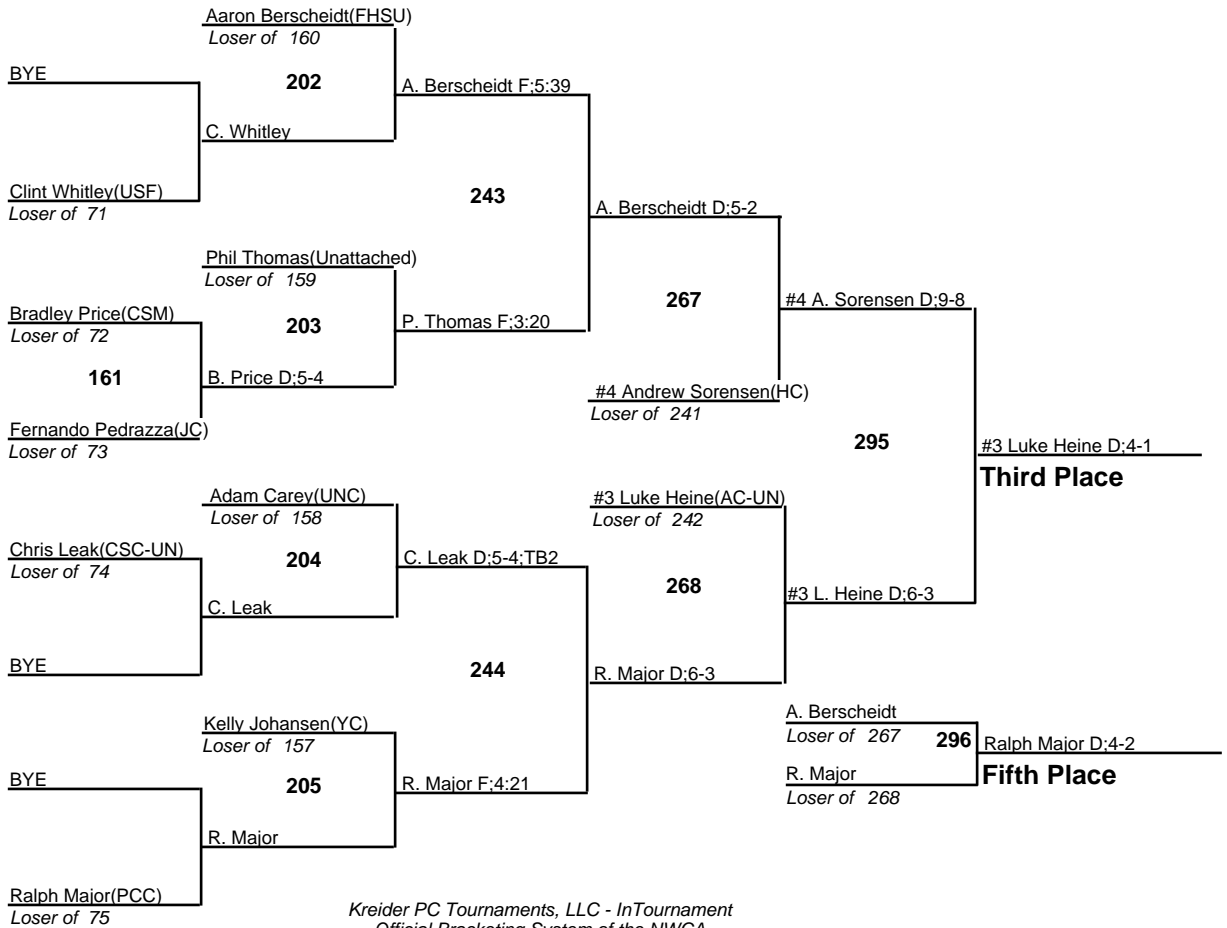

2009 Quality Hotel Open

184
9 January 2009