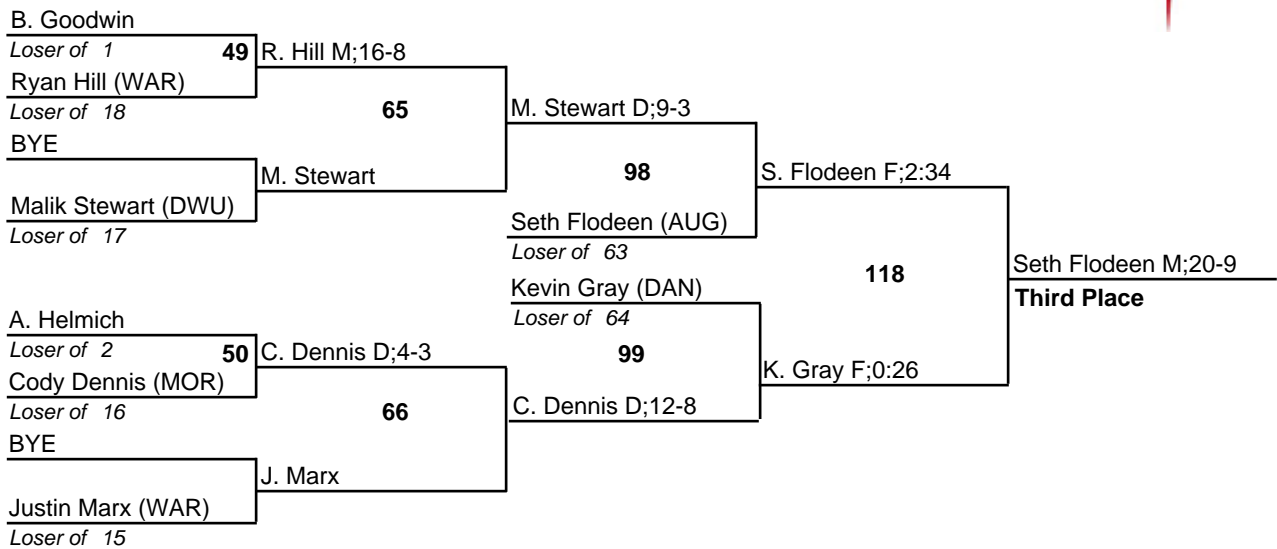

# Red Raider/Paul Bartlett Invitational

19 January 2008

125

# Red Raider/Paul Bartlett Invitational

19 January 2008

133