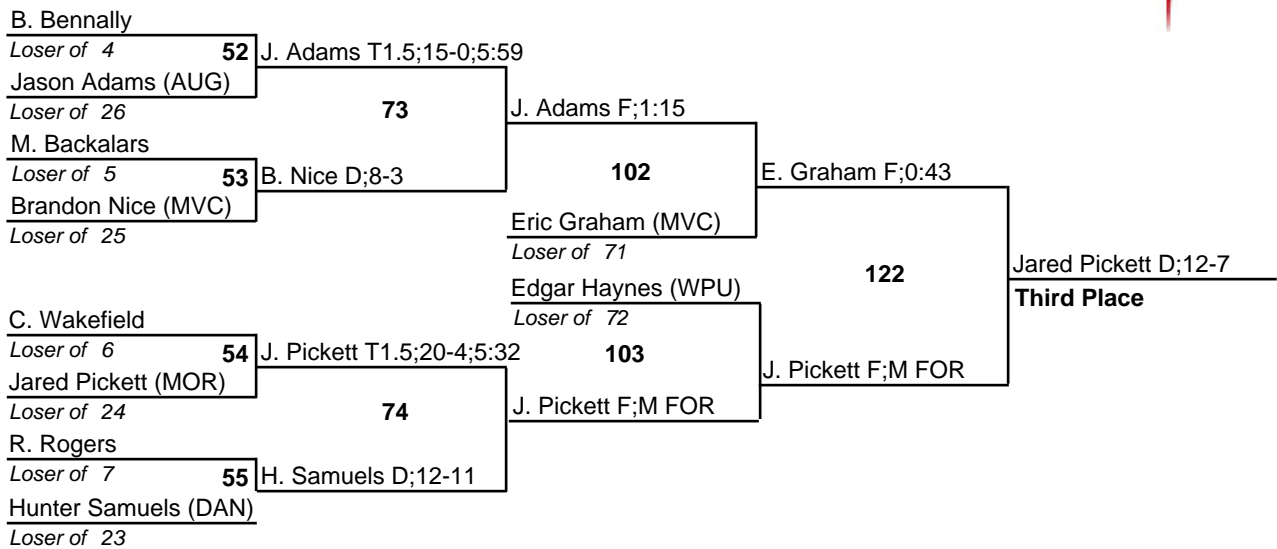

# Red Raider/Paul Bartlett Invitational

19 January 2008

125

# Red Raider/Paul Bartlett Invitational

19 January 2008

133

# Red Raider/Paul Bartlett Invitational

19 January 2008

141

# Red Raider/Paul Bartlett Invitational

19 January 2008

157