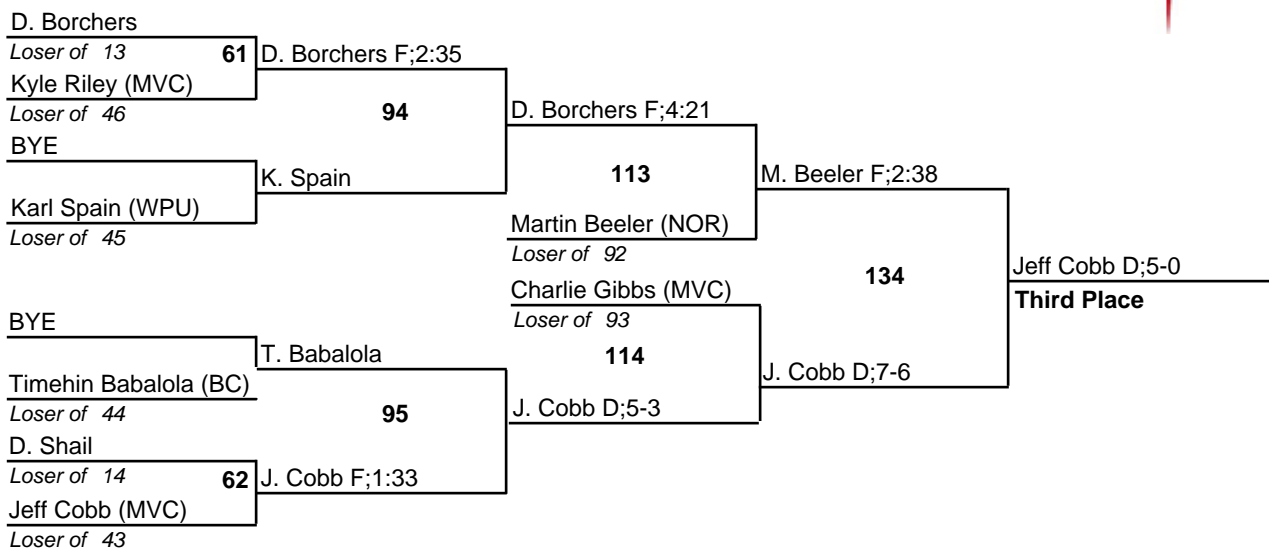

# Red Raider/Paul Bartlett Invitational

19 January 2008

174

# Red Raider/Paul Bartlett Invitational

19 January 2008

184

# Red Raider/Paul Bartlett Invitational

19 January 2008

197

# Red Raider/Paul Bartlett Invitational

19 January 2008

285