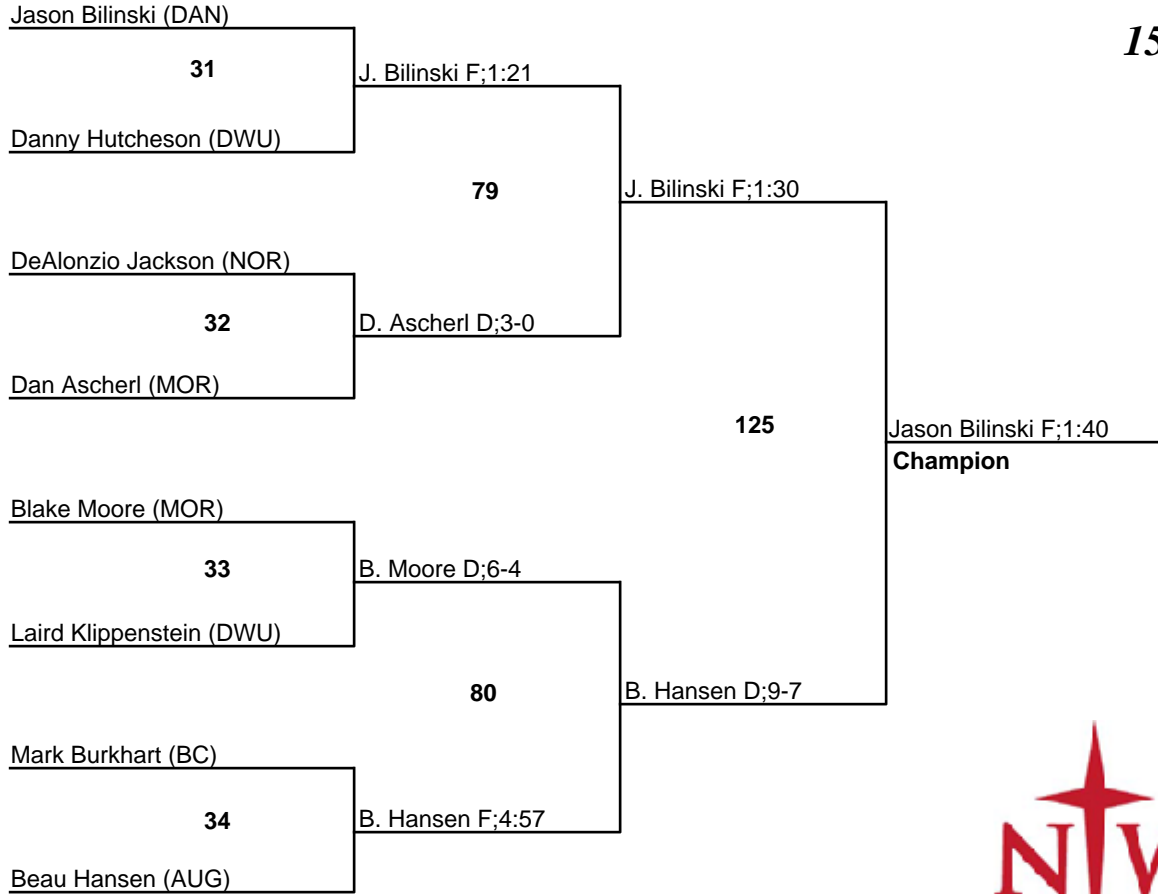

# Red Raider/Paul Bartlett Invitational

19 January 2008

133

# Red Raider/Paul Bartlett Invitational

19 January 2008

141

# Red Raider/Paul Bartlett Invitational

19 January 2008

157