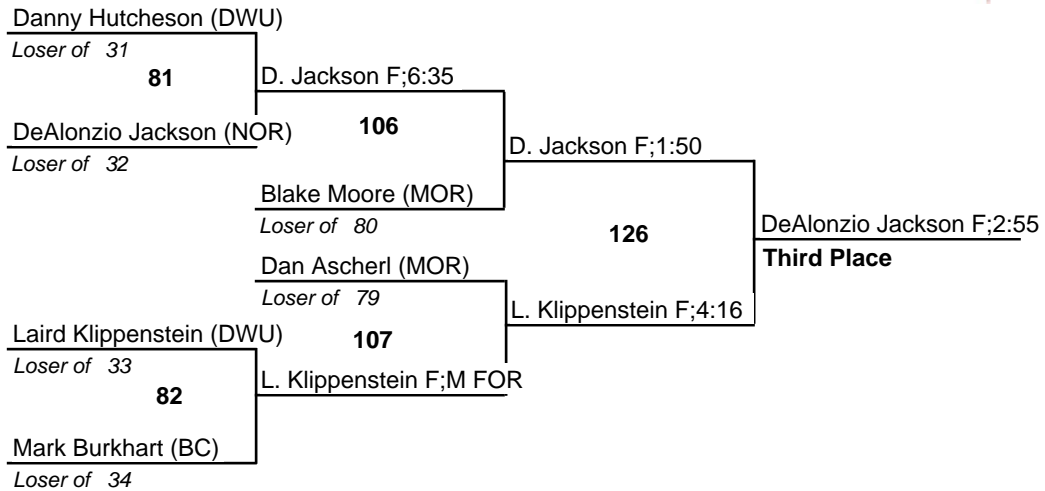

# Red Raider/Paul Bartlett Invitational

19 January 2008

141

# Red Raider/Paul Bartlett Invitational

19 January 2008

157